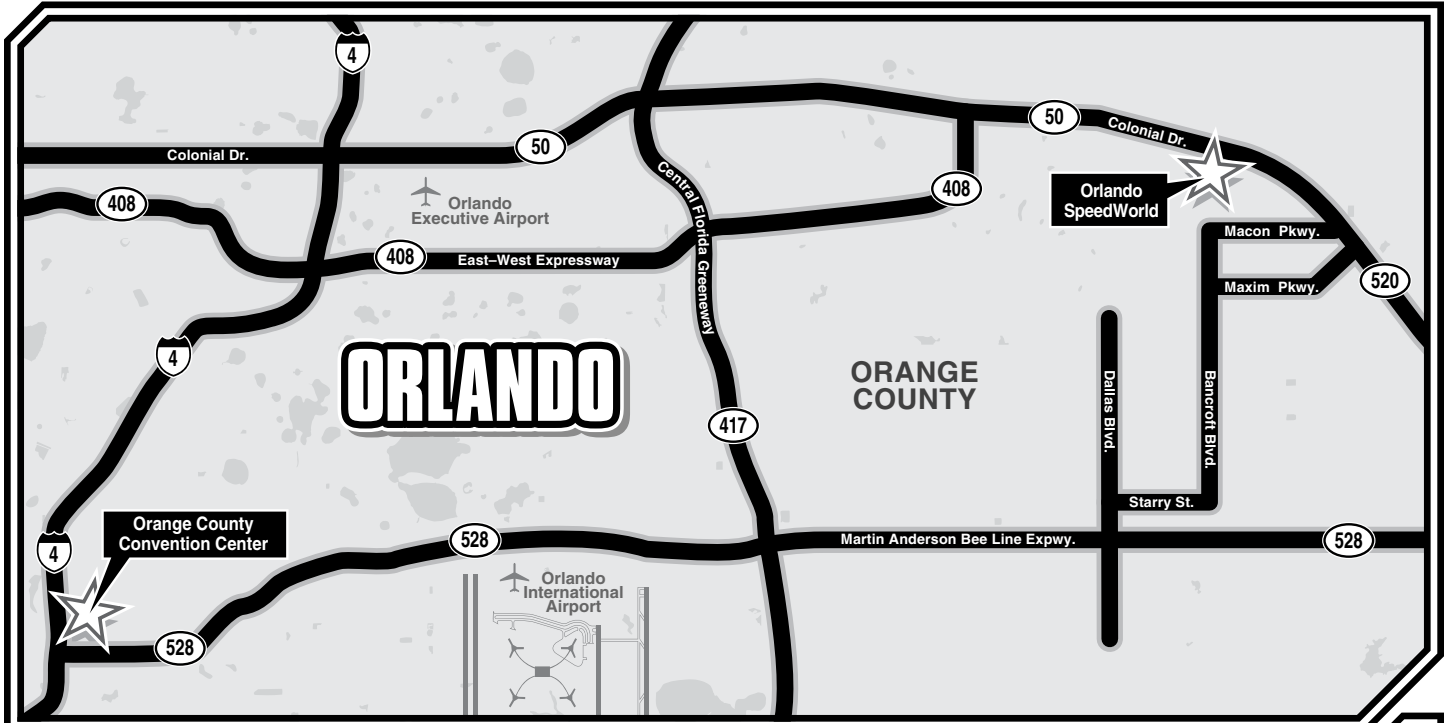

# Directions to the Track!

## FROM CONVENTION CENTER

- 1** Proceed on **Highway 528 (toll road)** east past the airport to **Dallas (Exit 24)**.
- 2** Turn left on **Dallas** and proceed under the freeway to the first street, which is **Starry**.
- 3** Turn right on **Starry** and proceed to **Bancroft**.
- 4** Turn left on **Bancroft** to **Maxim**.
- 5** Turn right on **Maxim** to **Highway 520**.
- 6** Turn left on **Highway 520**. Stay in the left lane for about two miles.
- 7** The entrance to **Orlando SpeedWorld** is on the left.